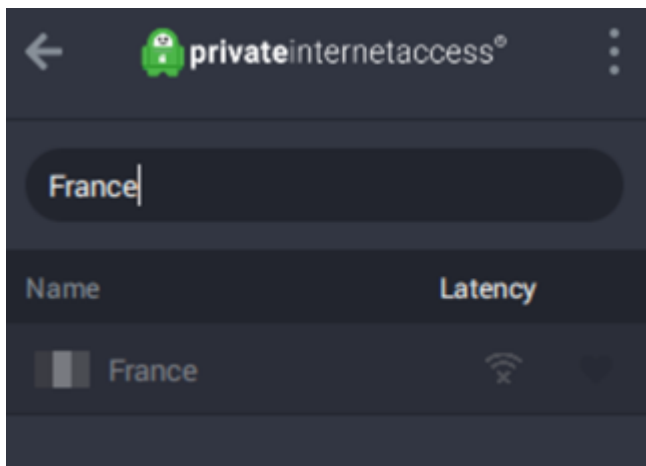

Knowledgebase > Technical > Application Settings and Features > Servers > Where Can I See if a Particular Server is Up or Down

Where Can I See if a Particular Server is Up or Down

Michael B - 2022-02-25 - Servers

The PIA Application now shows server status within the server list. If there is an outage at a given time, the icon next to a specific server will be notated with an "X" next to it.

For more information regarding the features available on any of our applications, please take a moment and view the following articles.